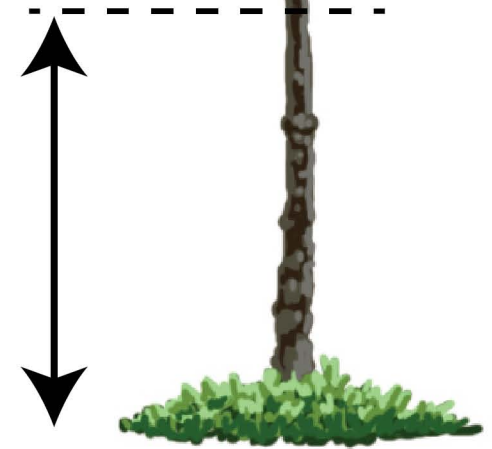

CALL BEFORE YOU CUT

Removing any tree with a trunk 8" in diameter or larger may require a permit!

Measure the trunk diameter (width) at 54" high.
If the tree forks below that, combine the widths of each trunk.
The circumference (around the trunk) must be less than 25".