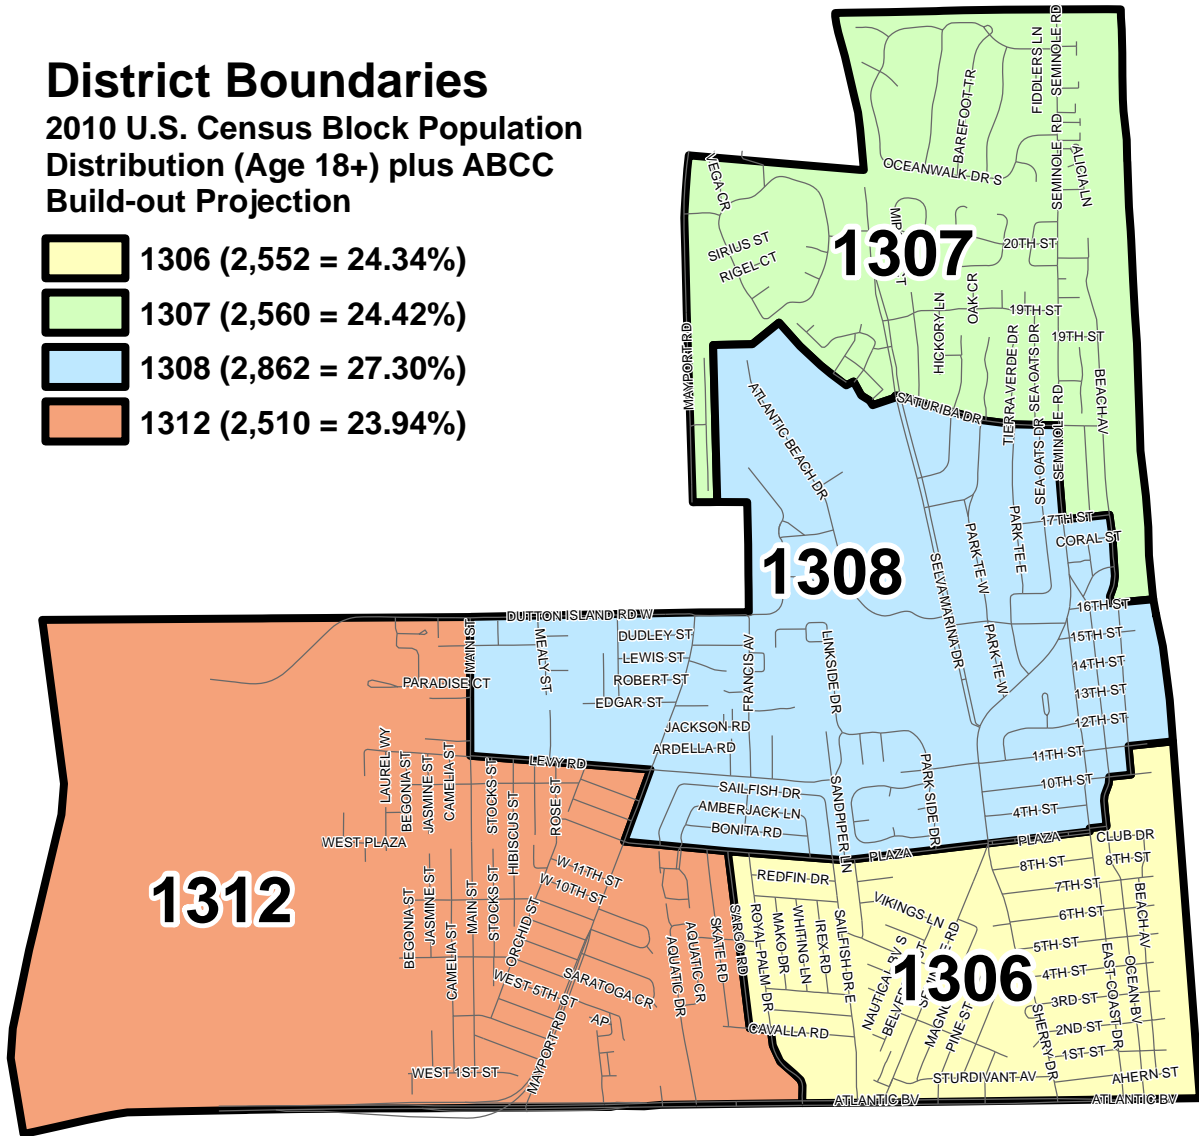

City of Atlantic Beach

VOTING DISTRICTS

District Boundaries

2010 U.S. Census Block Population
Distribution (Age 18+) plus ABCC
Build-out Projection

- 1306 (2,552 = 24.34%)
- 1307 (2,560 = 24.42%)
- 1308 (2,862 = 27.30%)
- 1312 (2,510 = 23.94%)